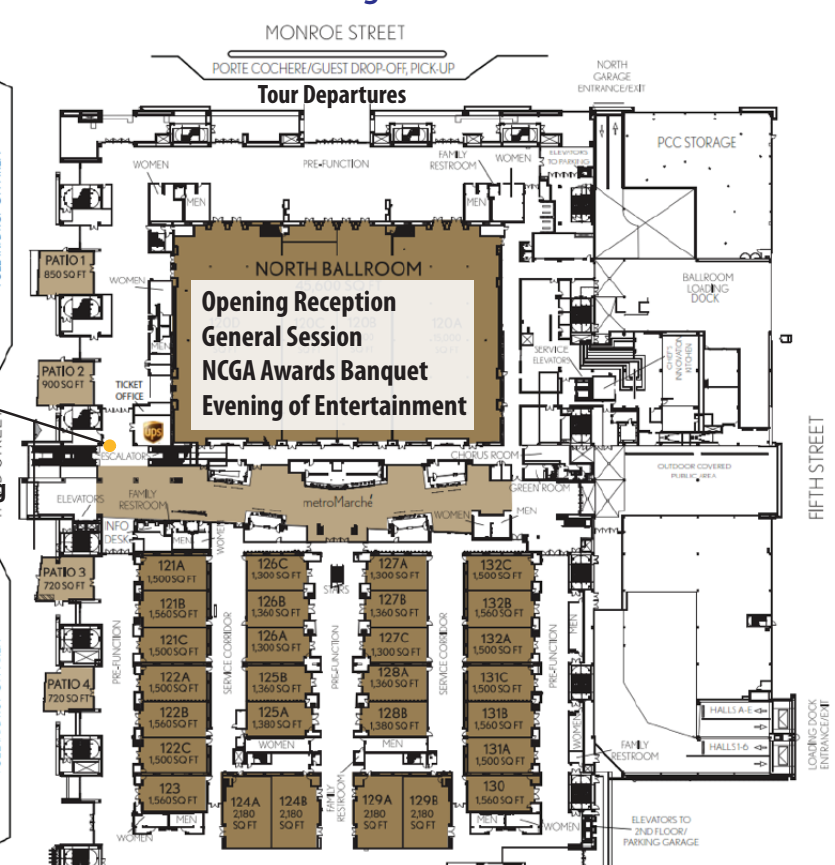

North Building 100 Level