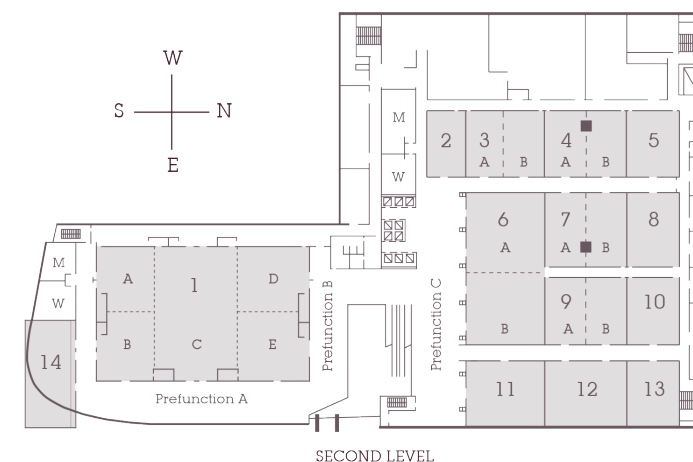

Second Level

Valley of the Sun:
NCGA Issues Briefing
NCGA Open Forum & Policy Discussion
ASA Open Resolutions

Meeting Rooms:
NCGA State Caucuses
ASA State Caucuses
ASA Resolutions Subcommittees & Briefing
ASA Voting Delegate Session
Worship Service