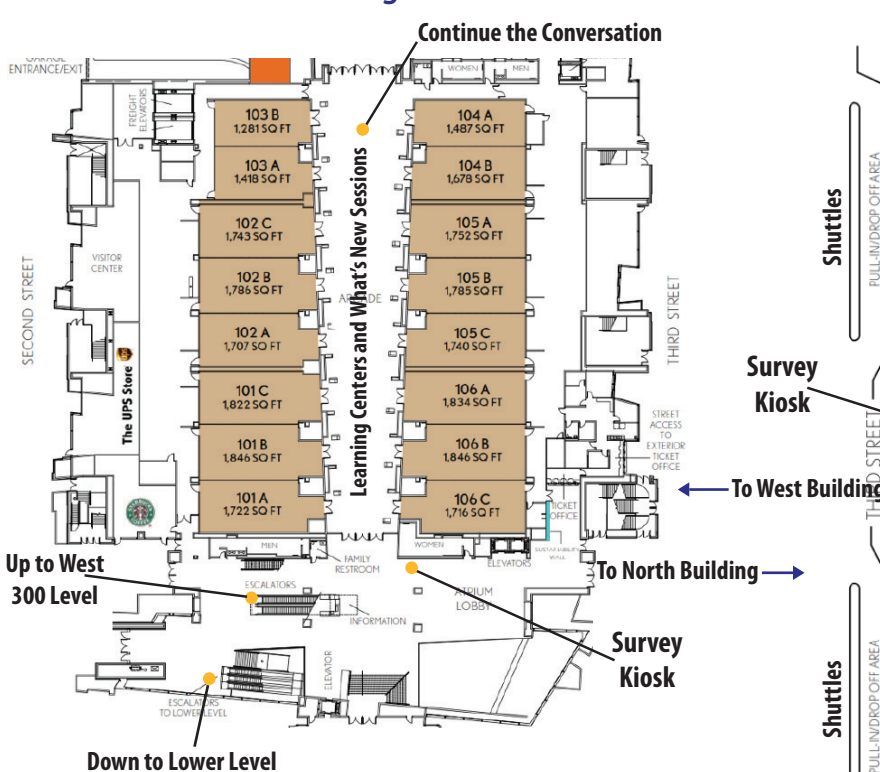

Hours of Service

Tuesday, Feb. 24 8 am–10 am..... every 30-60 minutes 10 am–6 pm.....every 30 minutes	Friday, Feb. 27 6 am–11 am..... every 15 minutes 11 am–2 pm..... every 30 minutes* 2 pm–7 pm..... every 15 minutes 7 pm–12 am..... every 30 minutes*
Wednesday, Feb. 25 7 am–2 pm..... every 30 minutes 2 pm–8 pm..... every 15 minutes 8 pm–11 pm..... every 30 minutes*	Saturday, Feb. 28 6 am–10 am..... every 15 minutes 10 am–12 pm..... every 30 minutes* 12 pm–3 pm..... every 30 minutes* 3 pm–8 pm..... every 15 minutes 8 pm–11 pm..... every 30 minutes*
Thursday, Feb. 26 6 am–12 pm..... every 15 minutes 12 pm–3 pm..... every 30 minutes* 3 pm–8 pm..... every 15 minutes 8 pm–11 pm..... every 30 minutes*	

*Departs convention center on the hour and half hour.
Schedule may vary due to traffic and weather conditions.
Last bus leaves from hotels 60 minutes prior to end time.
Last bus leaves from Convention Center at published end time.
Transportation managed by Production Transport.

For shuttle information and special assistance call (310) 466-5699.
Please call at least 60 minutes prior to desired pick-up time

West Building 100 Level