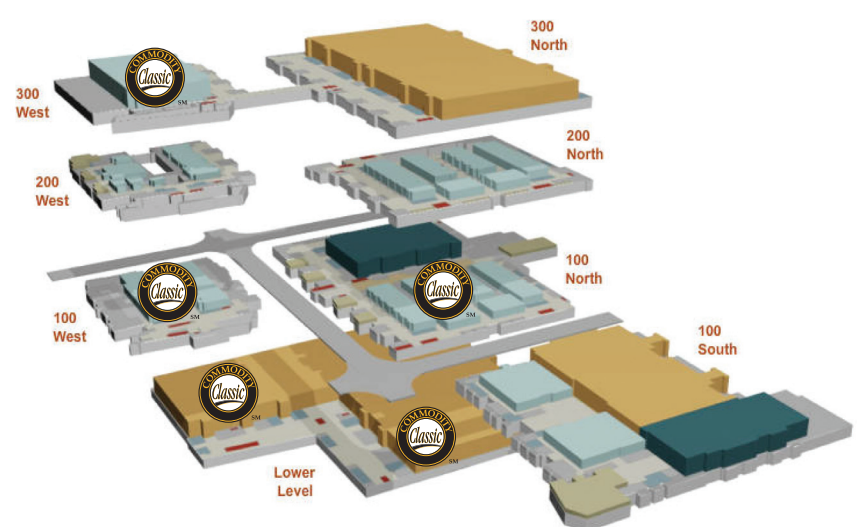

For shuttle information and special assistance call (310) 466-5699.
Please call at least 60 minutes prior to desired pick-up time

West Building 100 Level

West Building 300 Level

North Building 100 Level

Phoenix Convention Center - Overview

Lower Level

Trade Show Grand Opening
Registration
Connection Café Hospitality Area
PAC Registration Desks
Housing & Tour Desks
Classic Corner
Survey Kiosks
Video Wall

Renaissance Hotel:
NAWG Committee Meetings
NAWG Social Event & Auction
NAWG Board of Directors Meeting
NAWG National Wheat Foundation Meeting

FUNCTION SPACE

- 1 VALLEY OF THE SUN
- 2 ARCADIA
- 3 AHWATUKEE
- 4 LAVEEN
- 5 SOUTH MOUNTAIN
- 6 ENCANTO
- 7 MARYVALE
- 8 ESTRELLA
- 9 CAMELBACK
- 10 ALHAMBRA
- 11 DEER VALLEY
- 12 PARADISE VALLEY
- 13 NORTH MOUNTAIN
- 14 OCULUS