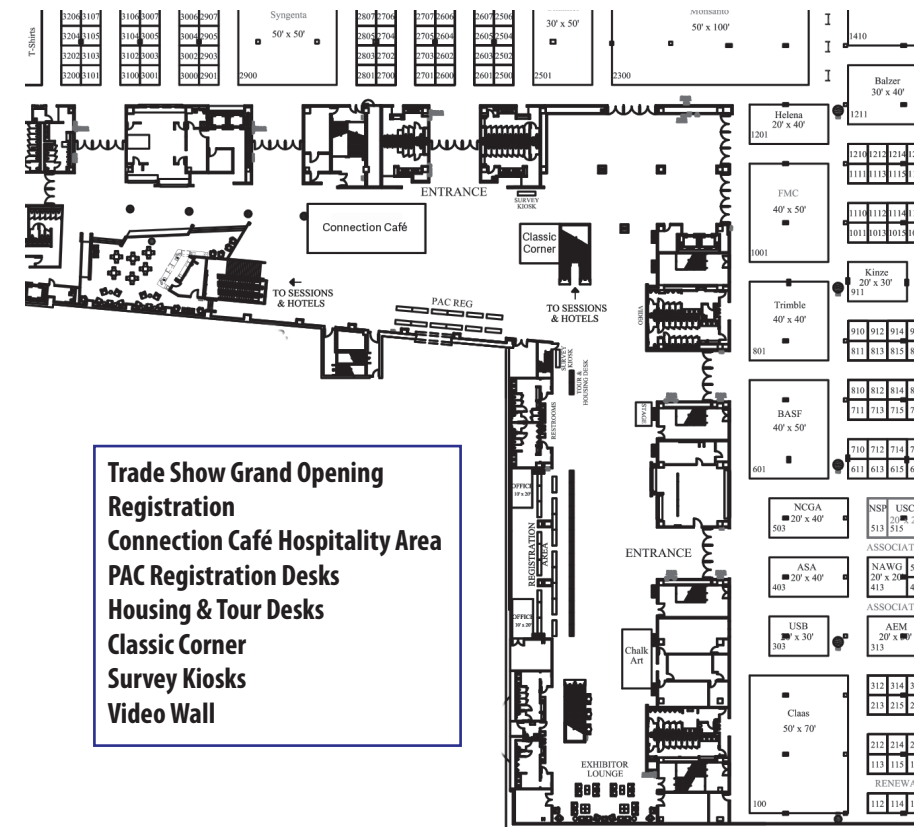

Lower Level

Trade Show Grand Opening
Registration
Connection Café Hospitality Area
PAC Registration Desks
Housing & Tour Desks
Classic Corner
Survey Kiosks
Video Wall

Renaissance Hotel:
NAWG Committee Meetings
NAWG Social Event & Auction
NAWG Board of Directors Meeting
NAWG National Wheat Foundation Meeting